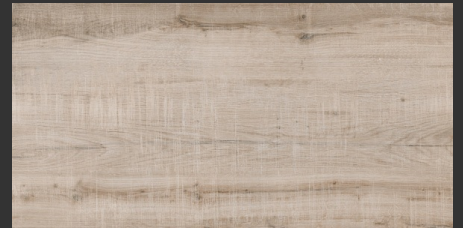

GARUDA
—INDUSTRIES—

GARUDA
INDUSTRIES

CARCLE WOOD DARK 600 X 1200

600 X 1200 MM, Wood Finish,

NEW

GARUDA
INDUSTRIES

CARCLE WOOD LIGHT 600 X 1200

600 X 1200 MM, Wood Finish,

NEW

DOUGLAS OAK 600 X 1200

600 X 1200 MM, Wood Finish,

NEW

GARUDA
INDUSTRIES

KYLIS GRIS 600 X 1200

600 X 1200 MM, Wood Finish,

NEW