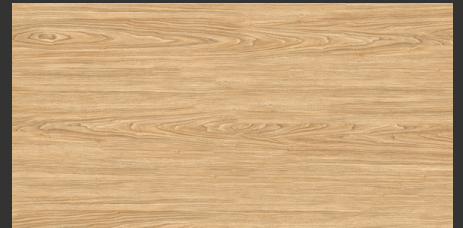

GARUDA
—INDUSTRIES—

GARUDA
INDUSTRIES

CARCLE WOOD DARK 600 X 1200

600 X 1200 MM, Wood Finish,

NEW

GARUDA
INDUSTRIES

CARCLE WOOD LIGHT 600 X 1200

600 X 1200 MM, Wood Finish,

NEW

DOUGLAS OAK 600 X 1200

600 X 1200 MM, Wood Finish,

NEW

GARUDA
INDUSTRIES

KYLIS GRIS 600 X 1200

600 X 1200 MM, Wood Finish,

NEW